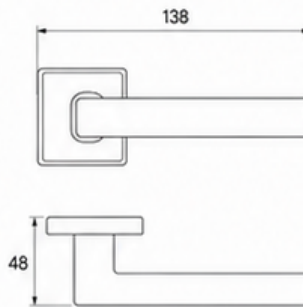

DIMENSIONS (mm)

FINISHES AVAILABLE

- **MSN**
  Matt Satin Nickel
- **BNL**
  Brushed Nickel
- **MB**
  Matte Black
- **PVD-G**
  PVD Gold