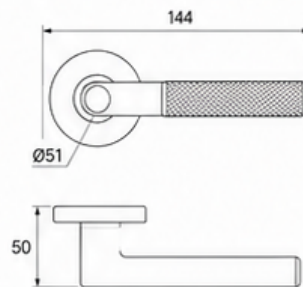

DIMENSIONS (mm)