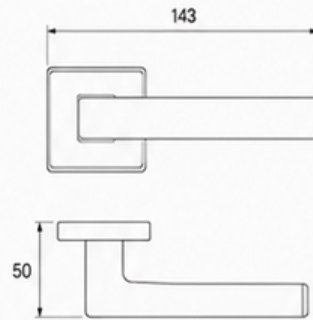

DIMENSIONS (mm)

FINISHES AVAILABLE

- **USN**
  Urban Satin Nickel
- **MB**
  Matte Black
- **PVD-G**
  PVD Gold