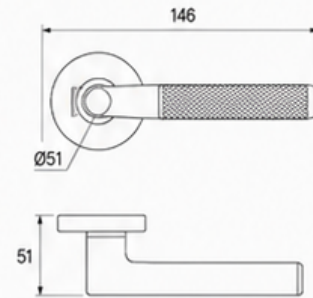

DIMENSIONS (mm)

FINISHES AVAILABLE

-  **SN**
Satin Nickel
-  **AB**
Antique Brass
-  **MB**
Matte Black

DESIGN. ENGINEERING. EXCELLENCE.

Every Parallelism handle is the result of intentional design, premium materials and expert engineering—built to perform beautifully and stand the test of time.