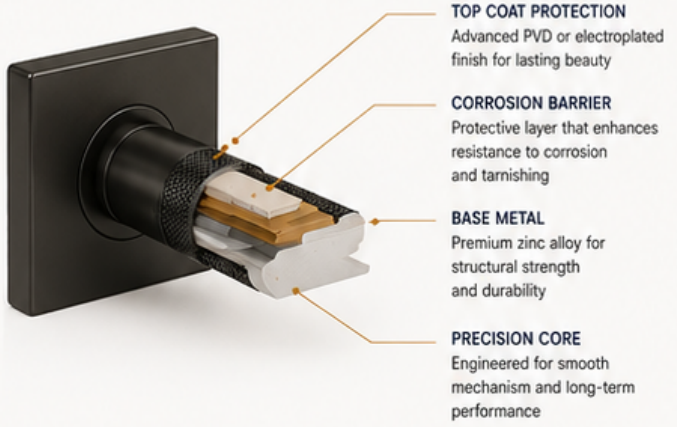

CORROSION RESISTANT

Premium finishes that resist rust and corrosion.

DURABLE CONSTRUCTION

Solid zinc alloy built for strength and durability.

SMOOTH OPERATION

Precision mechanism for effortless use.

QUALITY ASSURED

Rigorously tested to meet premium standards.

FINISH & MATERIAL GUIDE — EXPANDED

At Parallelism, every finish is selected for its beauty, durability and ability to elevate architectural spaces. Our premium finishes are applied with advanced PVD or electroplating technology for exceptional resistance to wear, corrosion and everyday use.

MATERIAL ENGINEERING

Our handles are crafted from premium materials and engineered for strength, longevity and smooth operation.

FINISH TECHNOLOGY

PVD (PHYSICAL VAPOR DEPOSITION)

Our PVD finishes provide exceptional hardness, corrosion resistance and longevity. The finish is vacuum-bonded at a molecular level, resisting scratches, tarnish and fading.