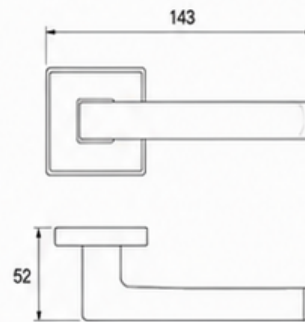

DIMENSIONS (mm)

FINISHES AVAILABLE

- **USN**
  Urban Satin Nickel
- **MB**
  Matte Black
- **PVD-G**
  PVD Gold
- **BNL**
  Brushed Nickel