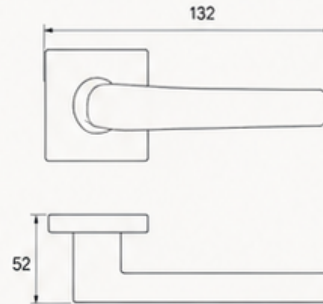

DIMENSIONS (mm)

FINISHES AVAILABLE

- **SN**
  Satin Nickel
- **MB**
  Matte Black
- **AB**
  Antique Brass