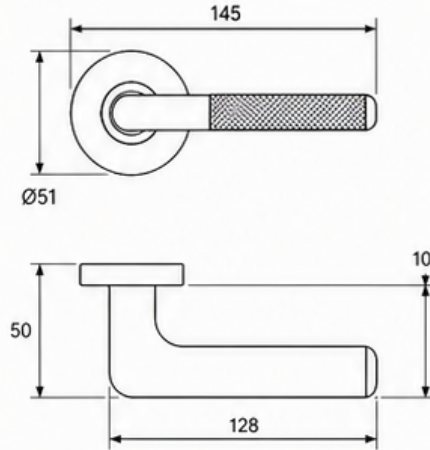

TECHNICAL INFORMATION

Precision engineering and strict quality control ensure every Parallelism handle delivers outstanding performance, durability and reliability.

DIMENSION GUIDE

All dimensions are in millimeters (mm).
For full dimension drawings, visit our website or contact our team.

FITMENT GUIDE

Designed to suit standard door preparations.

SPECIFICATIONS OVERVIEW

| | |
|----------------|--------------------------------|
| Material | Zinc Alloy |
| Door Thickness | 35 - 50mm |
| Backset | 60mm / 70mm |
| Door Bore | Ø54mm |
| Handle Length | 128 - 145mm (varies by style) |
| Projection | 50 - 52mm (varies by style) |
| Rose Diameter | Ø51mm (Round) 51mm (Square) |
| Finish Options | SN, MB, AB, USN, BNL, PVD-G |
| Warranty | 10 Years Mechanical |
| Fire Rated | Yes |
| Application | Residential & Commercial |