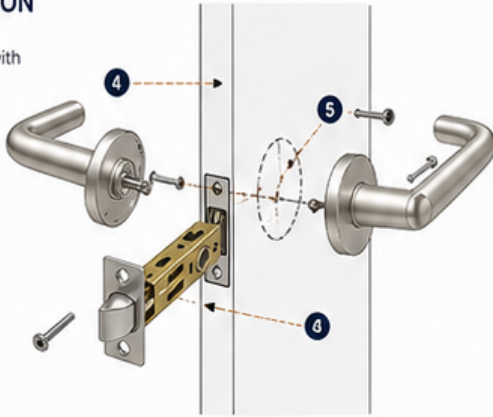

INSTALLATION / TECHNICAL STANDARDS

Proper installation ensures performance, safety and longevity. Please follow these guidelines for best results.

STANDARD INSTALLATION

Designed to fit standard doors with easy and secure installation.

- 1 Mark door using template
- 2 Drill door bore Ø54mm
- 3 Install latch and secure
- 4 Fit handle set and tighten
- 5 Test operation

i Use quality tools and follow steps carefully for smooth operation and long-term durability.