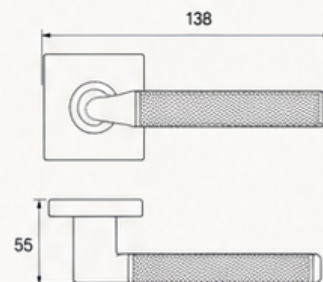

DIMENSIONS (mm)