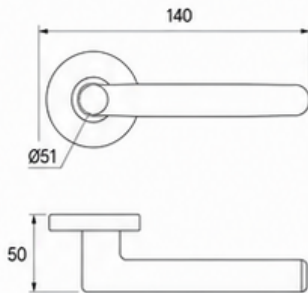

DIMENSIONS (mm)