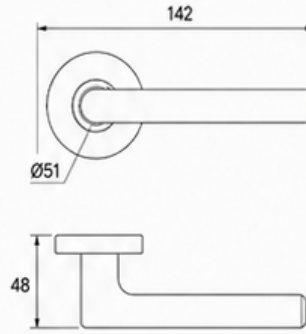

DIMENSIONS (mm)

FINISHES AVAILABLE

- **SN**
  Satin Nickel
- **MB**
  Matte Black
- **AB**
  Antique Brass