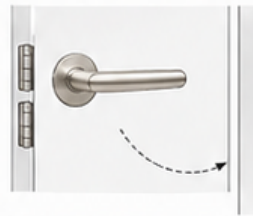

- 1 Mark door using template
- 2 Drill door bore Ø54mm
- 3 Install latch and secure
- 4 Fit handle set and tighten
- 5 Test operation

i Use quality tools and follow steps carefully for smooth operation and long-term durability.

DOOR PREPARATION GUIDE

All dimensions are in millimeters (mm).

LATCH OPTIONS

Select the appropriate latch to suit your application.

PASSAGE LATCH
For doors that do not require locking.

PRIVACY LATCH
For bathroom or bedroom doors. Includes privacy turn & release.

DUMMY LATCH
For pull handles or doors where no latching is required.

HANDLE ORIENTATION

Handles are non-handed and can be installed on both left and right handed doors.

LEFT HAND DOOR

RIGHT HAND DOOR

TECHNICAL STANDARDS