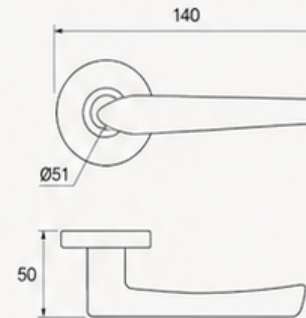

DIMENSIONS (mm)

FINISHES AVAILABLE

- **USN**
  Urban Satin Nickel
- **MB**
  Matte Black
- **PVD-G**
  PVD Gold