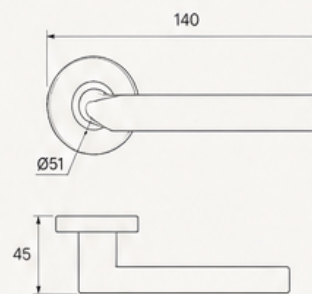

DIMENSIONS (mm)

FINISHES AVAILABLE

- **CP**
  Chrome Plated
- **MB**
  Matte Black