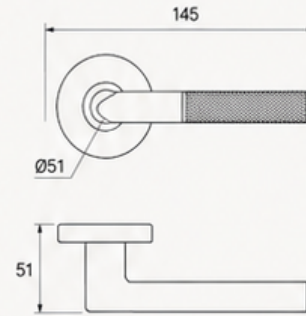

DIMENSIONS (mm)

FINISHES AVAILABLE

- **SSS**
  Satin Stainless Steel
- **MB**
  Matte Black
- **AB**
  Antique Brass