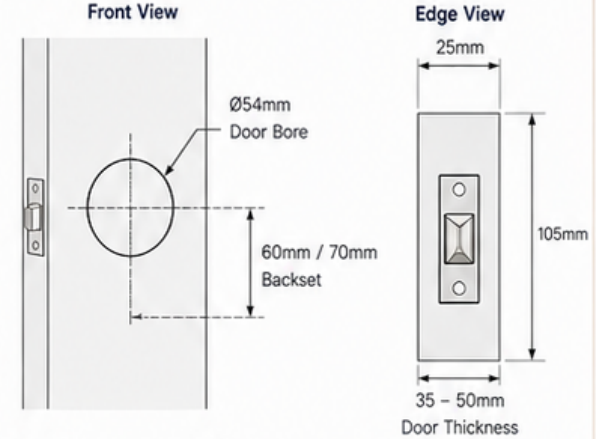

DOOR PREPARATION GUIDE

All dimensions are in millimeters (mm).

LATCH OPTIONS

Select the appropriate latch to suit your application.

PASSAGE LATCH
For doors that do not require locking.

PRIVACY LATCH
For bathroom or bedroom doors. Includes privacy turn & release.

DUMMY LATCH
For pull handles or doors where no latching is required.

HANDLE ORIENTATION

Handles are non-handed and can be installed on both left and right handed doors.