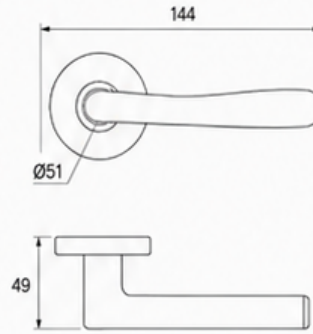

DIMENSIONS (mm)

FINISHES AVAILABLE

-  **SN**
Satin Nickel
-  **MB**
Matte Black
-  **AB**
Antique Brass

080 MODERN

Style: Flat Edge
Material: Zinc Alloy
Warranty: 10 Years
Fire Rated: Yes
Door Thickness: 35 – 50mm
Backset: 60mm / 70mm
Application: Residential & Commercial