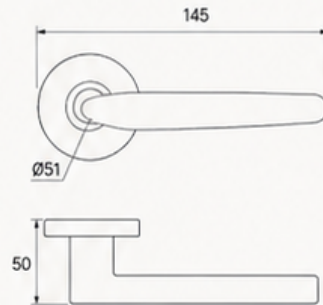

DIMENSIONS (mm)

FINISHES AVAILABLE

- **USN**
  Urban Satin Nickel
- **BNL**
  Brushed Nickel
- **MB**
  Matte Black