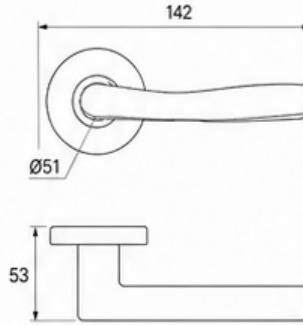

DIMENSIONS (mm)

FINISHES AVAILABLE

- **SN**
  Satin Nickel
- **MB**
  Matte Black
- **AB**
  Antique Brass