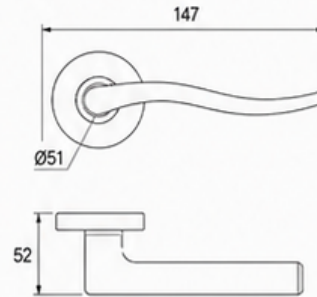

DIMENSIONS (mm)

FINISHES AVAILABLE

-  **SN**
Satin Nickel
-  **AB**
Antique Brass
-  **MB**
Matte Black

BUILT FOR BEAUTY. ENGINEERED TO LAST.

Every Parallelism handle combines refined aesthetics with premium engineering—delivering lasting durability, smooth operation, and timeless style.