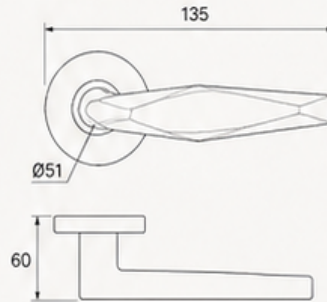

DIMENSIONS (mm)

FINISHES AVAILABLE

- **PVD-G**
  PVD Gold
- **MB**
  Matte Black