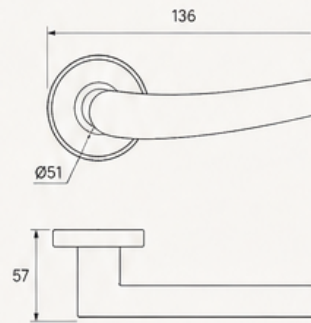

DIMENSIONS (mm)

FINISHES AVAILABLE

- **USN**
  Urban Satin Nickel
- **AB**
  Antique Brass
- **MB**
  Matte Black