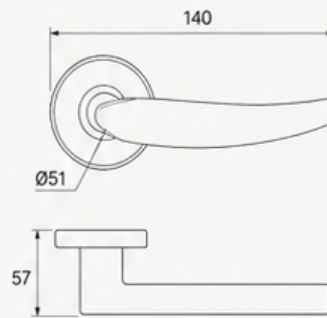

DIMENSIONS (mm)

FINISHES AVAILABLE

- **MSN**
  Matt Satin Nickel
- **BNL**
  Brushed Nickel
- **PVD-G**
  PVD Gold