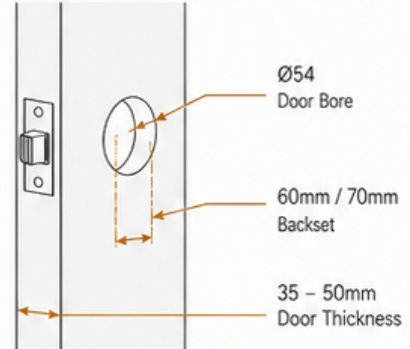

TECHNICAL INFORMATION

Precision engineering and strict quality control ensure every Parallelism handle delivers outstanding performance, durability and reliability.

DIMENSION GUIDE

All dimensions are in millimeters (mm).
For full dimension drawings, visit our website or contact our team.

FITMENT GUIDE

Designed to suit standard door preparations.

SPECIFICATIONS OVERVIEW

| | |
|----------------|--------------------------------|
| Material | Zinc Alloy |
| Door Thickness | 35 - 50mm |
| Backset | 60mm / 70mm |
| Door Bore | Ø54mm |
| Handle Length | 128 - 145mm (varies by style) |
| Projection | 50 - 52mm (varies by style) |
| Rose Diameter | Ø51mm (Round) 51mm (Square) |
| Finish Options | SN, MB, AB, USN, BNL, PVD-G |
| Warranty | 10 Years Mechanical |
| Fire Rated | Yes |
| Application | Residential & Commercial |