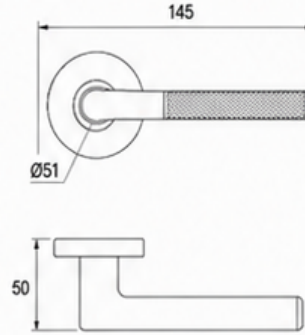

DIMENSIONS (mm)

FINISHES AVAILABLE

-  **SN**
Satin Nickel
-  **MB**
Matte Black
-  **AB**
Antique Brass
-  **BNL**
Brushed Nickel

086 MODERN

- Style:** Arc Edge
- Material:** Zinc Alloy
- Warranty:** 10 Years
- Fire Rated:** Yes
- Door Thickness:** 35 – 50mm
- Backset:** 60mm / 70mm
- Application:** Residential & Commercial