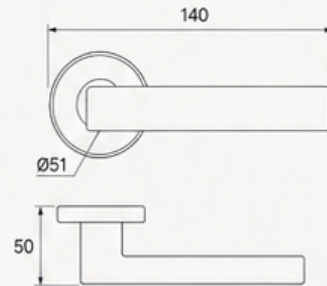

DIMENSIONS (mm)

FINISHES AVAILABLE

- **MSN**
  Matt Satin Nickel
- **AB**
  Antique Brass
- **BNL**
  Brushed Nickel
- **MB**
  Matte Black

PRECISION IN EVERY DETAIL

Our door handles combine thoughtful design with robust engineering to deliver exceptional performance and elevate every space.

BUILT TO LAST

Premium zinc alloy construction for long-lasting durability.

PREMIUM FINISHES

Advanced plating technology for lasting beauty.

COMFORT IN USE

Ergonomic designs for smooth and effortless operation.