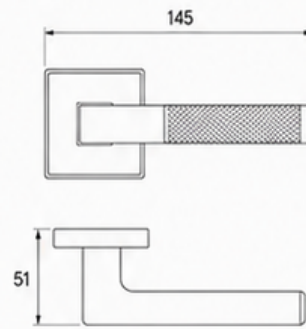

DIMENSIONS (mm)

FINISHES AVAILABLE

- **USN**
  Urban Satin Nickel
- **MB**
  Matte Black
- **BNL**
  Brushed Nickel
- **PVD-G**
  PVD Gold