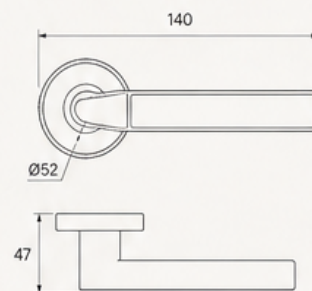

DIMENSIONS (mm)

FINISHES AVAILABLE

- **MSN & BNL**
  Matt Satin Nickel & Brushed Nickel
- **BNL & MB**
  Brushed Nickel & Matte Black
- **MB & GL**
  Matte Black & Gold

BUILT WITH PURPOSE

Every detail of our door handles is carefully considered to deliver lasting quality, smooth functionality, and timeless style.

CORROSION RESISTANT

Premium finishes that resist rust and wear.

DURABLE CONSTRUCTION

Solid zinc alloy build for strength and reliability.