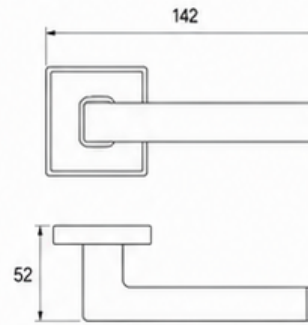

DIMENSIONS (mm)

FINISHES AVAILABLE

- **USN**
  Urban Satin Nickel
- **BNL**
  Brushed Nickel
- **MB**
  Matte Black
- **PVD-G**
  PVD Gold