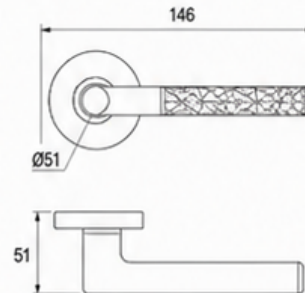

DIMENSIONS (mm)