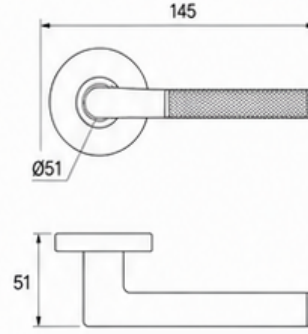

DIMENSIONS (mm)

FINISHES AVAILABLE

- **SN**
  Satin Nickel
- **MB**
  Matte Black
- **AB**
  Antique Brass